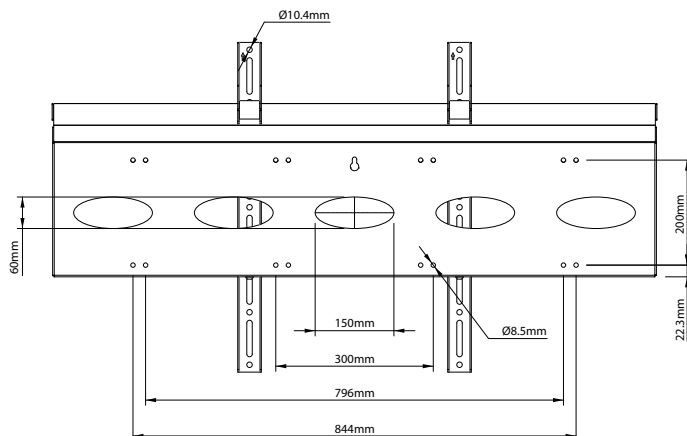

1550034

Heavy Duty Mounting Solution for Clevertouch Displays

Designed to mount all Clevertouch interactive displays from 55" up to 84". The 1550034 can be quickly installed and features security locking screws to help prevent unauthorised removal of the screen, lateral adjustment along the length of the mount and integrated cable management.

- Designed for Sahara Clevertouch displays up to 84"
- Simple 'hook-on' installation
- Lateral adjustment along the length of the mount
- Integrated cable management
- Locking screws help prevent unauthorised removal of screens
- Can be pole mounting using B-Tech's Ø50mm System 2 range
- All mounting hardware included

Specifications

Max Screen Size	84"
Max Load	200kg
VESA® Fixings	up to 800 x 600mm
Universal Fixings	up to 1100 x 600mm
Dimensions	H: 1170 mm x W: 628 mm x D: 45 mm

Technical Drawing

Front View

Side View

Top View