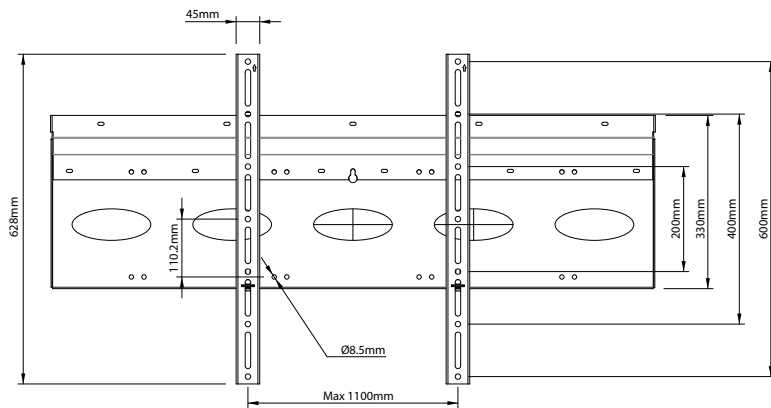

1550034

Heavy Duty Mounting Solution for Clevertouch Displays

Designed to mount all Clevertouch interactive displays from 55" up to 84". The 1550034 can be quickly installed and features security locking screws to help prevent unauthorised removal of the screen, lateral adjustment along the length of the mount and integrated cable management.

- Designed for Sahara Clevertouch displays up to 84"
- Simple 'hook-on' installation
- Lateral adjustment along the length of the mount
- Integrated cable management
- Locking screws help prevent unauthorised removal of screens
- Can be pole mounting using B-Tech's Ø50mm System 2 range
- All mounting hardware included

Specifications

Max Screen Size	84"
Max Load	200kg
VESA® Fixings	up to 800 x 600mm
Universal Fixings	up to 1100 x 600mm
Dimensions	H: 1170 mm x W: 628 mm x D: 45 mm

Technical Drawing

Front View

Side View

Top View

Rear View