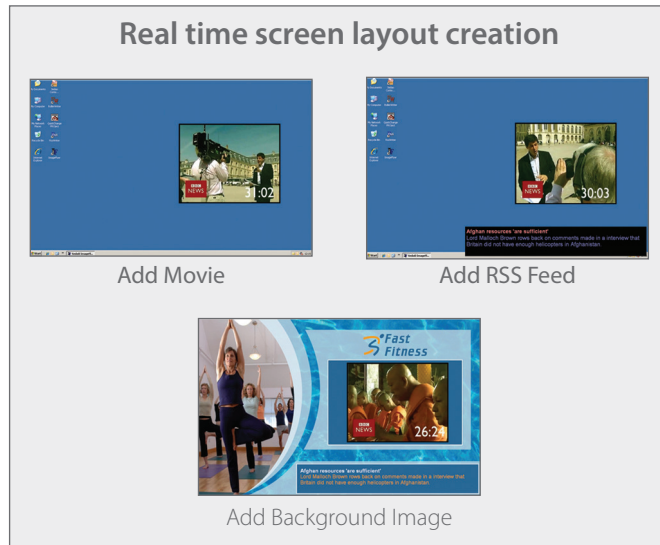

When you need to convey lots of information in a few seconds, ImageFlyer is the solution.

ImageFlyer lets you create digital presentations showing every piece of information you want on screen, at the same time, without the need to recreate it. Supporting play out of movies, animated images, web pages, PowerPoint®, news feeds and much more simultaneously, ImageFlyer is the ultimate digital signage tool.

ImageFlyer IS Digital Signage made simple

As well as being one of the most fully featured digital signage products in the world ImageFlyer is also the simplest. You simply choose the media type you want and 'add a zone' of it on to your Windows® desktop. Move it with your left mouse, resize it with your right mouse, then 'add another zone'. Keep going until you have your screen layout. It couldn't be easier.

Each zone 'plays live' as you add it, so you can instantly see how your design looks.

ImageFlyer IS the tool for you - even if you don't know exactly what you need yet

With more than 5 years development and with 1000's of copies in use worldwide ImageFlyer covers almost every conceivable digital signage scenario. It's ease of use makes it ideal for those just getting started with digital signage whilst it's built in (free of charge) power features make it future proof for all the things you haven't considered yet.

At no extra charge you can:

- Add 'windows of web pages' to show live sections of web pages letting you display ANY internet or intranet information available.
- Time-of-day scheduler to play different screen layouts at different times of day.
- Make your screen interactive. Ideal for kiosks, touch screens, interactive white boards, touch screen overlays.
- Include streaming video.

HD+ and Beyond

ImageFlyer is 'resolution independent' and scales screen layouts automatically to the resolution you set on your player PC. Create and play your screens at HD resolution (1920 x 1080) if you like, but why stop there? Our SWEP players can operate at even higher resolutions and even operate in "extended desktop" letting you create presentations at 3840 x 1080 or higher. Landscape or portrait, HD or HD+ and beyond, it's your choice.

Runs on Microsoft® Windows, your existing network and your existing PCs

There are lots of advantages to running ImageFlyer on our specially built Sedao Web Enabled Players (SWEP) but you can also run ImageFlyer on your own Windows® PCs connected to your standard network. If you can share a folder and know how to drop pictures in to it, you have the technical knowledge you need to create a networked ImageFlyer based digital signage system.

What you get

ImageFlyer is both your digital signage layout tool AND your digital signage player. Your license lets you install it onto your own desktop PC, to create your layouts and ONE dedicated digital signage player PC. If you need more than one player our "unlimited use" site licenses offer the best value in the digital signage market place

ImageFlyer comes with a suite of 'helper' applications to help you get the best from your digital signage network.

RSSWriter

A simple text editor for creating local RSS News feeds - www.sedao.co.uk/rsswriter

RollerWriter

High quality rolling messages for your websites, digital signage or electronic message boards - www.sedao.co.uk/rollerwriter

What it Plays

Running on a Windows® based PC, ImageFlyer can play just about every media type including:

- Movies. Inc. avi,wmv,wma,mpg,mpeg,mpeg4,mov, flv, divx & more
- Images and Photos. Inc. bmp,dib,emf,gif,ico,jfif,jpe,jpeg,jpg,png ,rle,tif,tiff, wmf & more
- LiveTV (suitable hardware required)
- RSS news feeds
- Plain text (.txt) files
- HTML
- Flash® (SWF and FLV)
- Audio. Inc. Wav, Mp3,wma,mpg,mpeg,midi,mp2,m4a,aac,au,aif
- PowerPoint® (license required but not included)
- Editable colour zones
- Sedaolive.com RSS and Picture RSS feeds